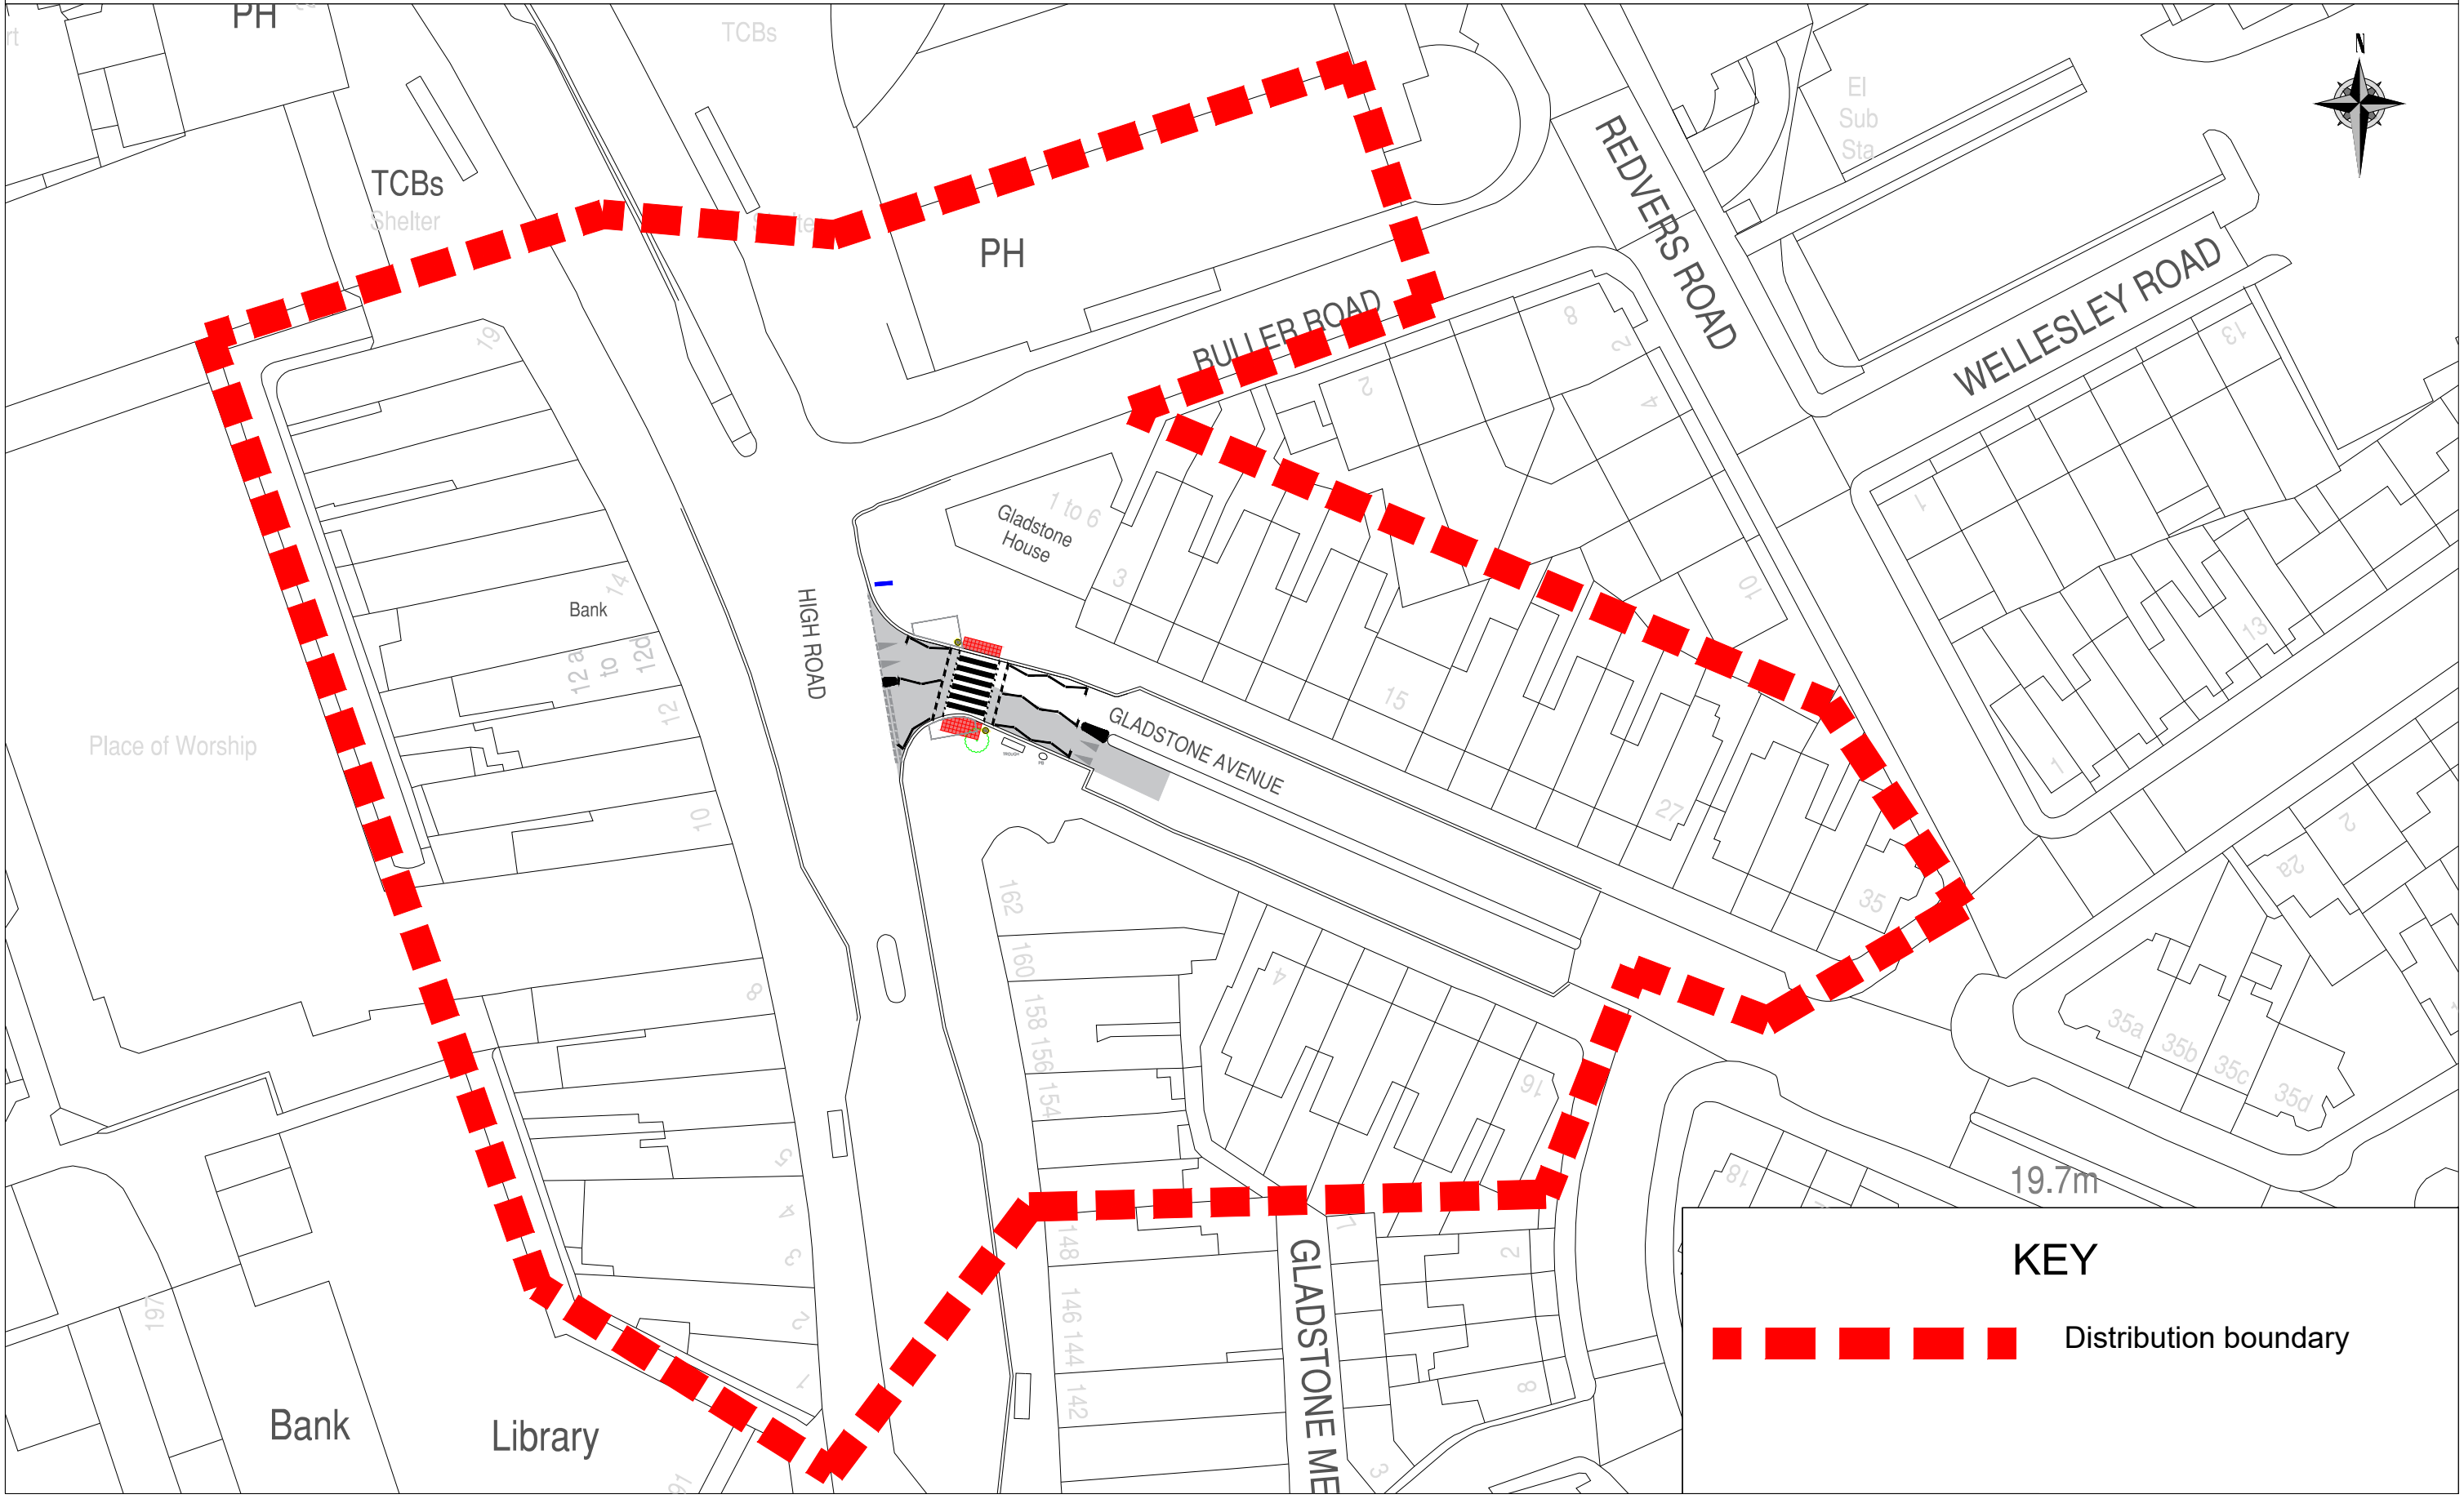

PROPOSED ZEBRA CROSSING GLADSTONE AVENUE, N22 - DISTRIBUTION BOUNDARY

KEY

■ ■ ■ ■ ■ Distribution boundary

This product includes mapping data licensed from Ordnance Survey with the permission of HMSO © Crown Copyright LBH 2011. All rights reserved. License number 100019199.